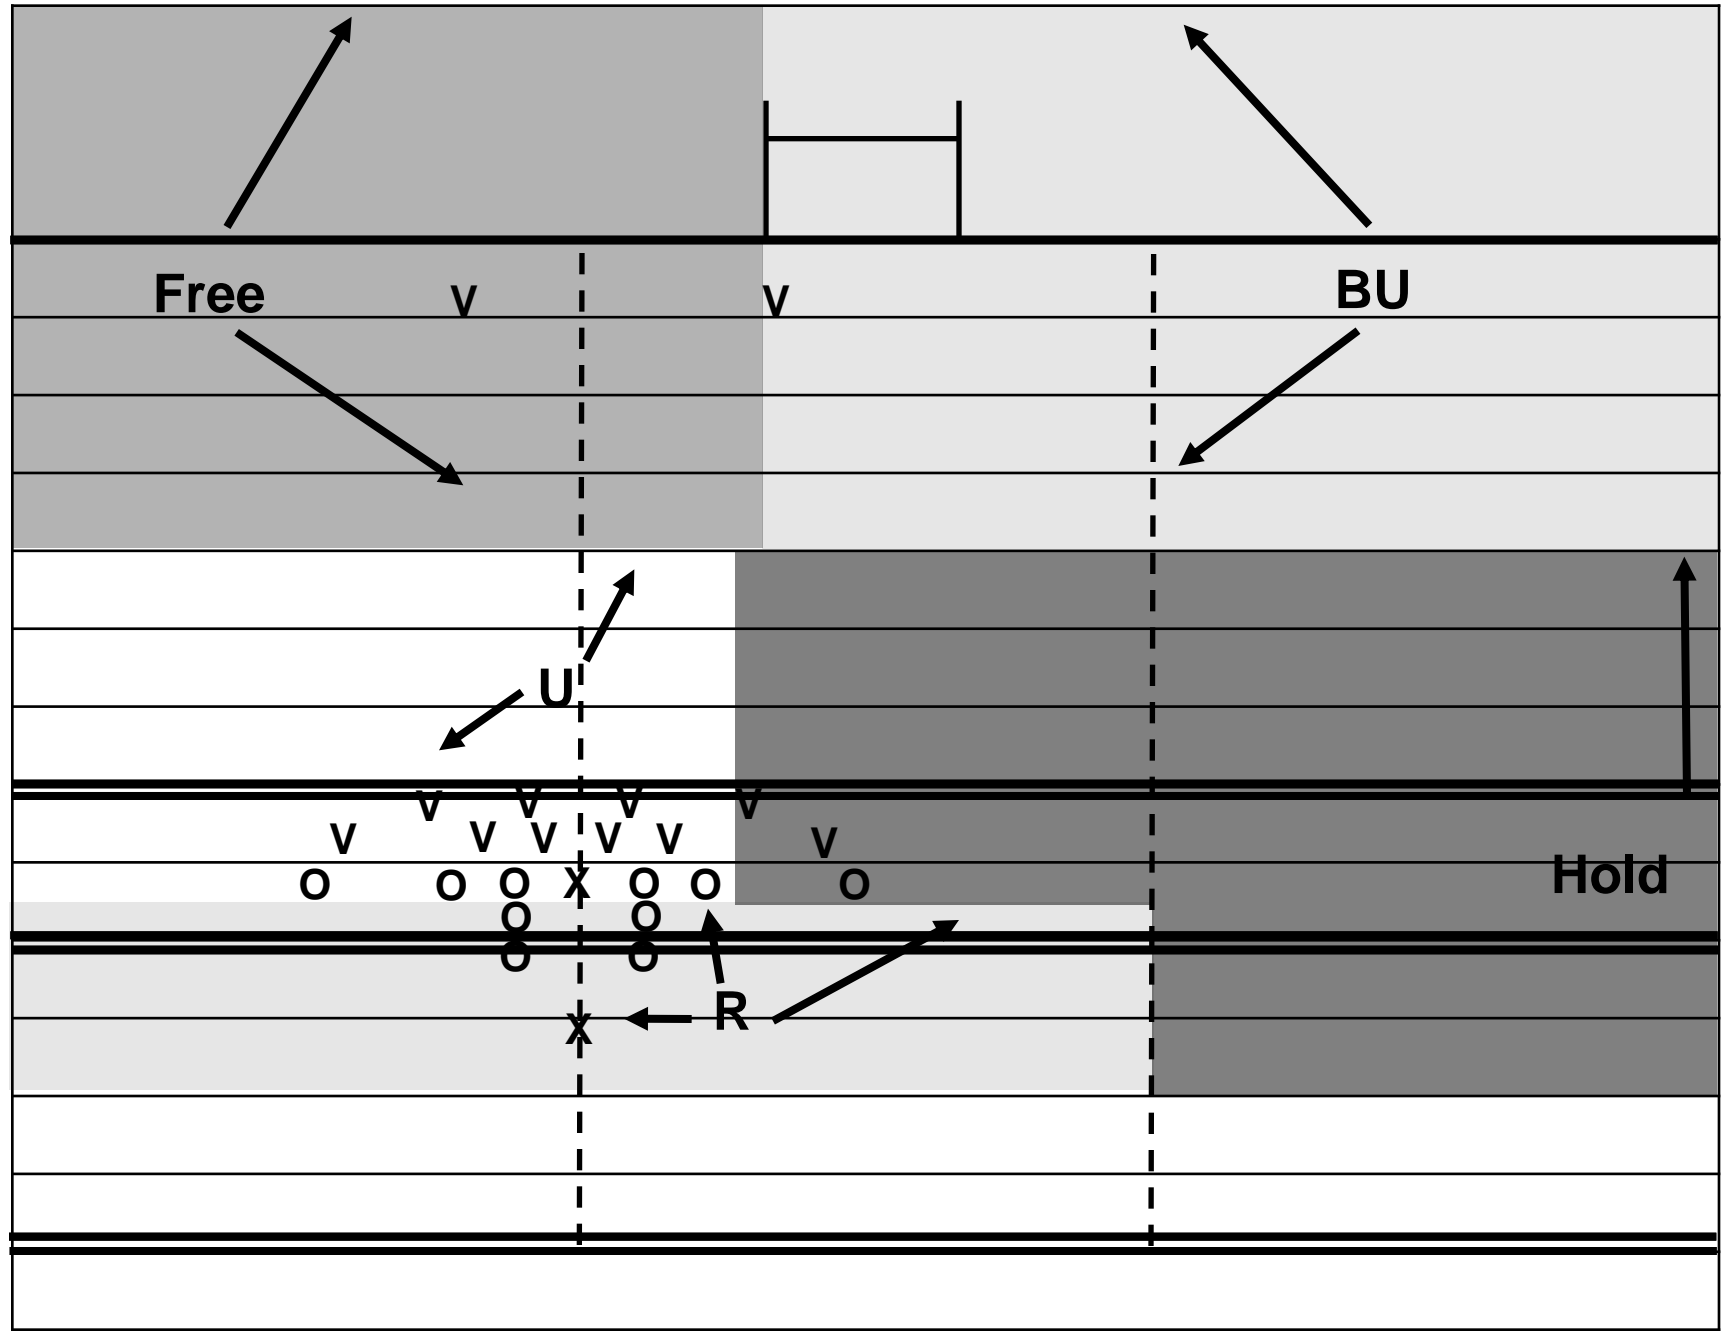

# 5-Man Crew Scrimmage Pass

Goal  
5  
10  
15  
20  
25  
30  
35  
40  
45  
50  
Centre  
50  
45  
40

**5-Man Crew  
Punt Coverage**

Goal  
5  
10  
15  
20  
25  
30  
35  
40  
45  
50  
Centre  
50  
45  
40

5-Man Crew  
Goal Line

Goal

5

10

15

20

25

30