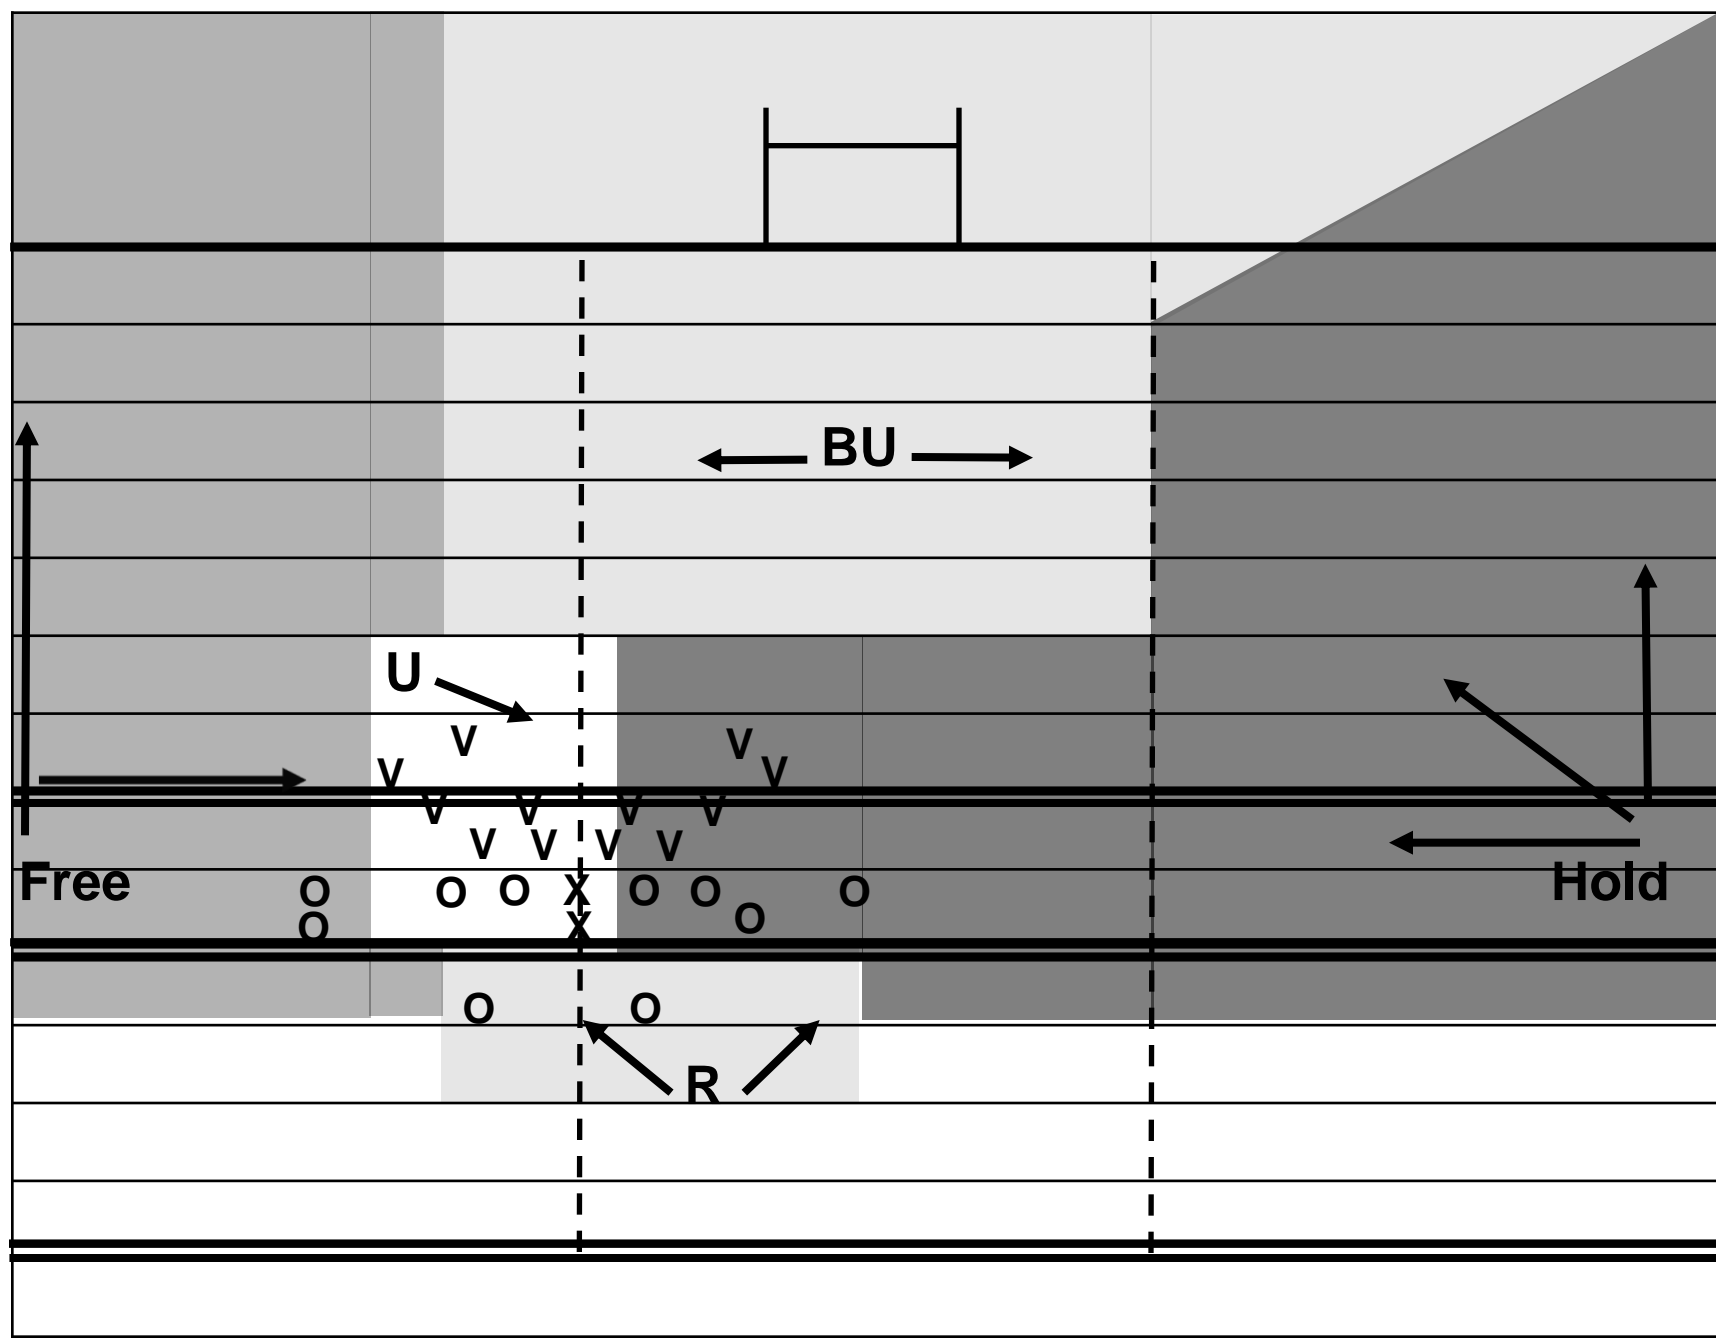

# 5-Man Crew Scrimmage Pass

Goal  
5  
10  
15  
20  
25  
30  
35  
40  
45  
50  
Centre  
50  
45  
40

**5-Man Crew  
Punt Coverage**

Goal  
5  
10  
15  
20  
25  
30  
35  
40  
45  
50  
Centre  
50  
45  
40

5-Man Crew  
Goal Line

Goal

5

10

15

20

25

30